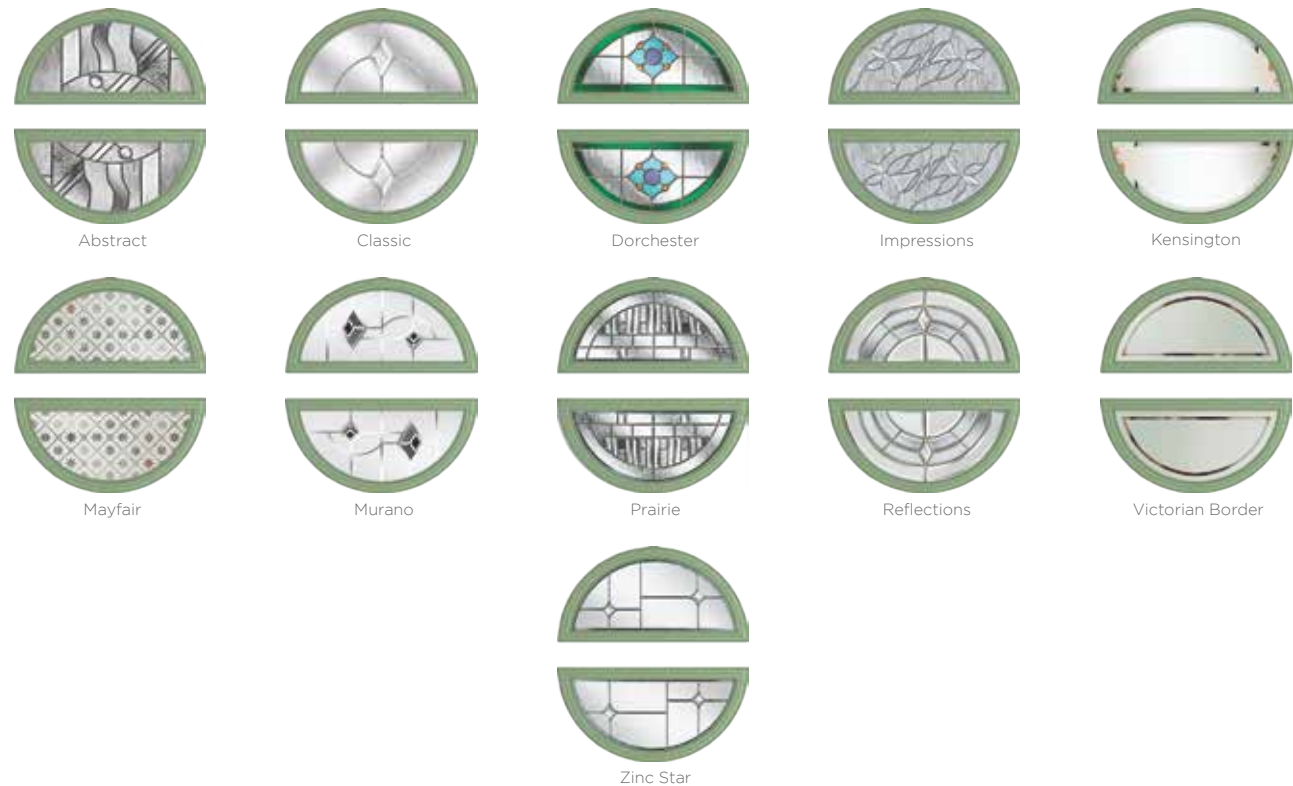

The All Rounder

The Kent door really is unique with its glazing design almost going full circle. This style looks equally good with one of the comprehensive glass designs as it does with simple satin glass.

11 Decorative Glass Options

This door is available with or without grooves

32 **Build your own door at compdoor.co.uk**