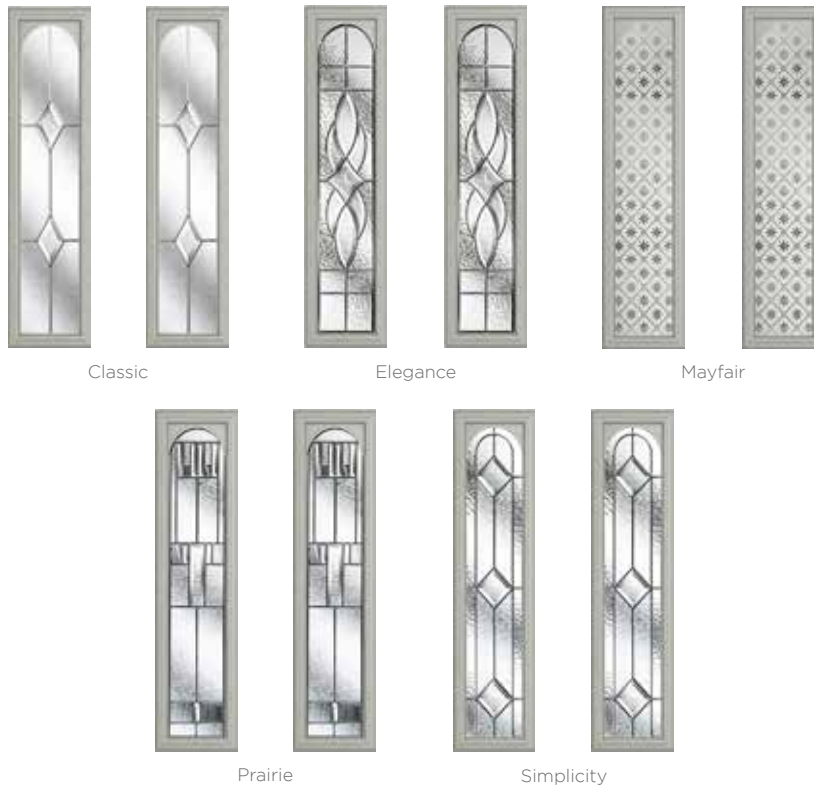

An Elegant Twist

Similar to the Whitmore but with an elegant twist, the Elmhurst offers a softer look with curved arch glazing.

5 Decorative Glass Options

Elmhurst
Colour - Agate Grey
Glass - Elegance

Learn more about these styles at compdoor.co.uk