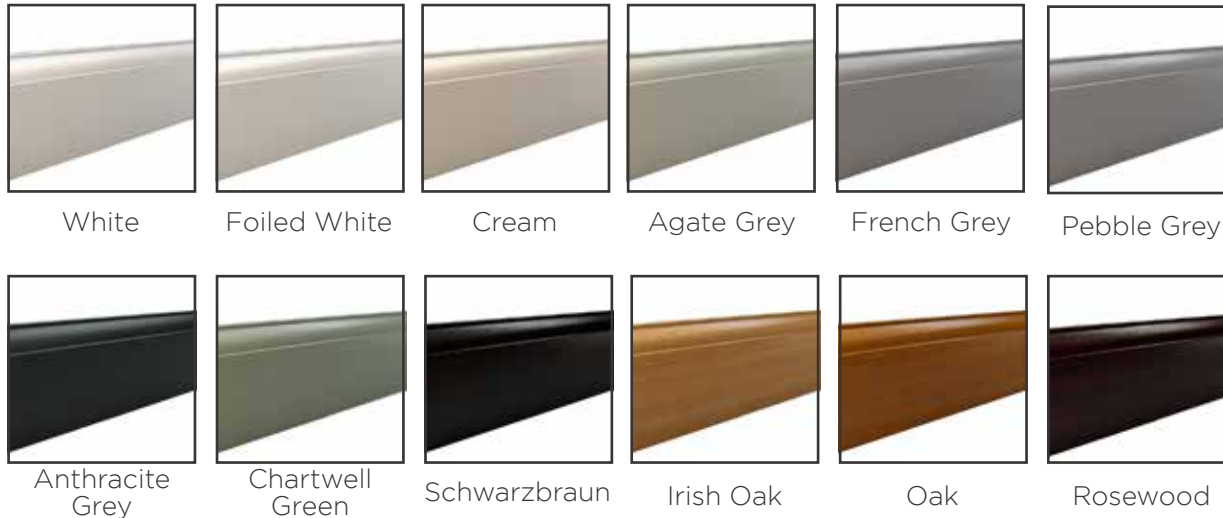

Available on all of our following ranges:
Whitmore, Aston, Abercorn, Bedford, Brampton, Cornwall, Hamilton, Montrose, Mowbray, Sussex, Sutherland, Richmond, Rutland, Wellington, and Westminster.

Complementary Backing Glass

With thirteen different patterns to choose from, there is always a style to suit.

Door Colours

18 stunning colours available, in any combination inside and out, there is an option for everyone.

Frame Colours

Outer Frame Options

InvisiEdge Colours

Our technically advanced InvisiEdge system gives a seamless colour edge to the door faces maintaining perfect aesthetics whilst ensuring up to 100% moisture resistance.

White InvisiEdge comes as standard. We utilise brown or caramel to compliment Rosewood, Oak and Irish Oak. Grey InvisiEdge compliments Anthracite Grey, Schwarzbraun and Black doors.

Thresholds

Our six threshold choices include standard uPVC or two aluminium options.