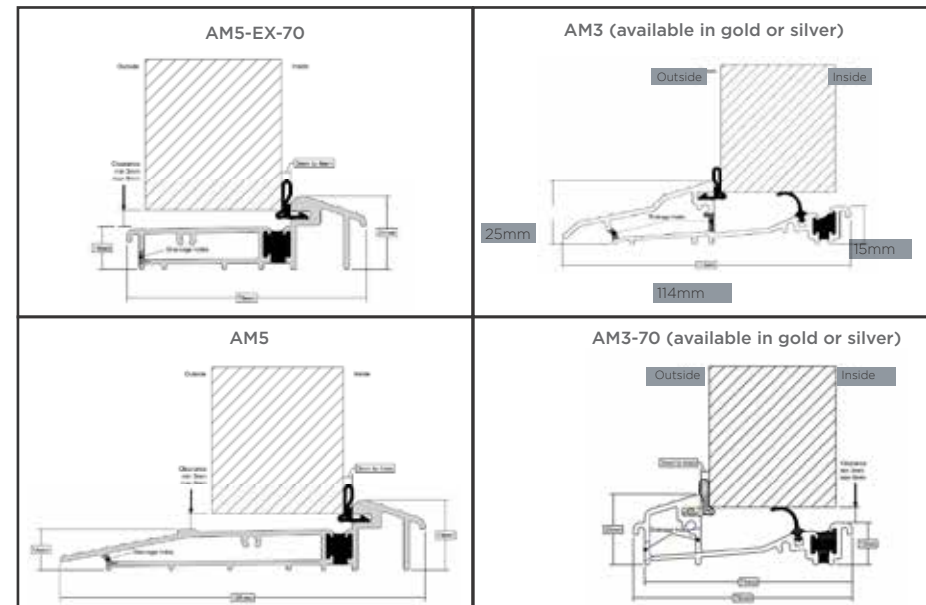

Thresholds

Our six threshold choices include standard uPVC or two aluminium options.