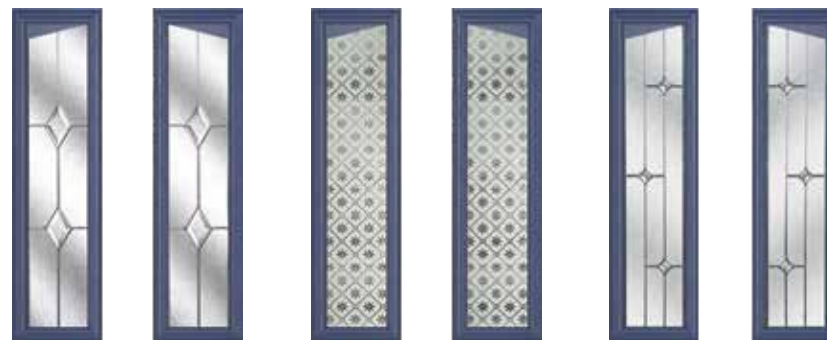

Mayfair

Zinc Star

3 Decorative Glass Options

Classic