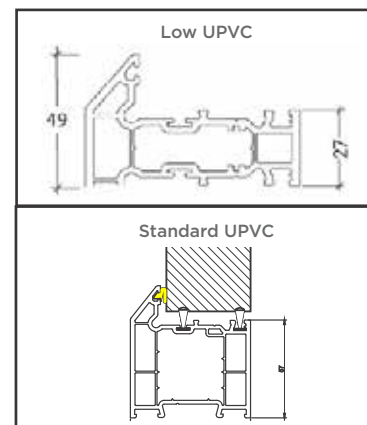

Thresholds

Our six threshold choices include standard uPVC or two aluminium options.